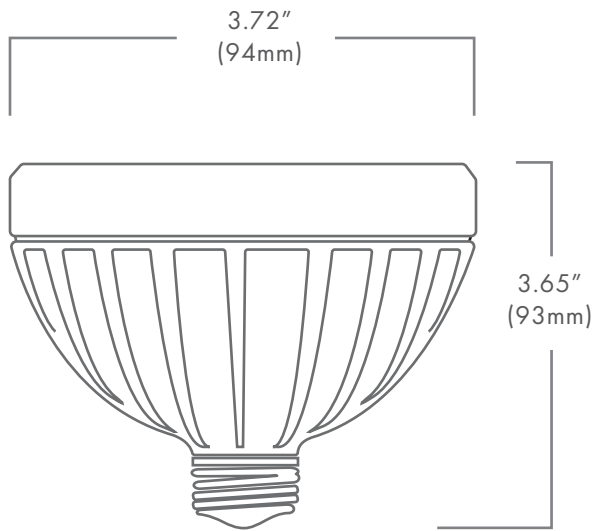

PAR-30

PART NUMBER:

PAR 30 IOS AMBER 40 WH

DESCRIPTION:

The PAR (Indoor/Outdoor) Series is designed specifically as an energy saving alternative to traditional halogen PAR lamps, making them ideal for general lighting. Designed for 120VAC, 60Hz universal power, they can be installed into any standard E26 medium socket. The lamps are corrosion resistant. Each lamp is made with CREE XP-E high power chipset.

FEATURES:

- Dimmable
- Shock and vibration resistant
- UV, NIR radiation & mercury free
- Black or white housing
- Suitable for totally enclosed fixtures
- UL & FCC compliant

Wattage	12
Lumens	800
Beam Spread	25°, 40°
Color	Amber
Input Voltage	110-120 VAC/60Hz
Replaces	75W Halogen
CRI	83
IP	64
Chipset	CREE XP-E
Lamp Life (hours)	35,000
Warranty (years)	3